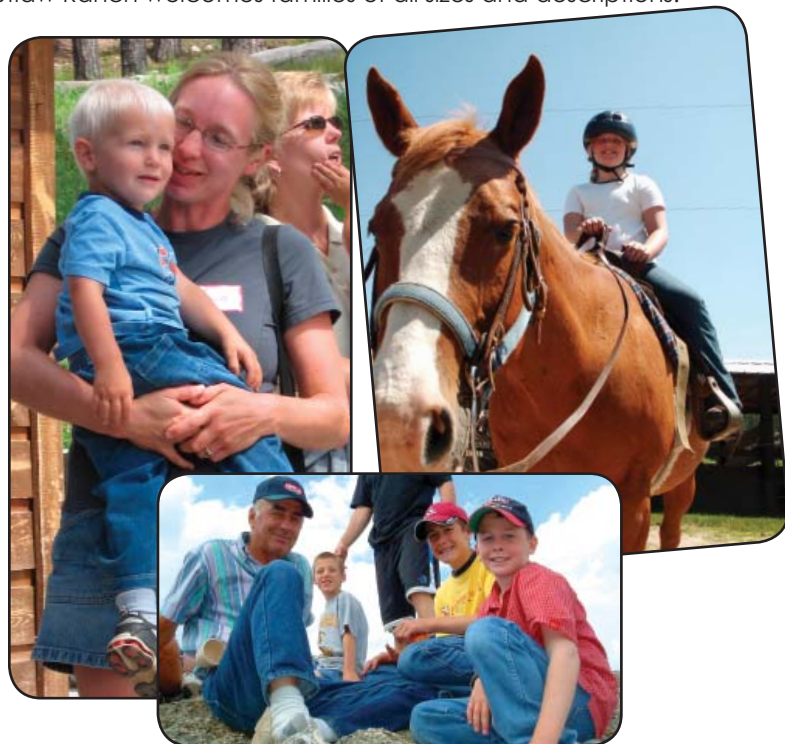

Family Camp Strengthening Families

Outlaw Ranch, in the Black Hills

Come spend quality time with your family in a relaxed atmosphere in the Black Hills. Outlaw Ranch welcomes families of all sizes and descriptions.

“ My husband and I asked our kids, “Where would you like to vacation this summer - DisneyWorld? Colorado? Kansas City to the Amusement Park? Wisconsin Dells? Our kids said, “ **NO WAY! We have to go to Family Camp at Outlaw Ranch!** ”

- Kristi Lee, Brookings SD

In the mornings, adults spend time together in conversation and learning, guided by the weekly resource leader, while youth enjoy activities with our well-trained counselors and artist-in-residence. Afternoons are open for families to spend time together in many camp activities or enjoying all the attractions the Black Hills of South Dakota have to offer. Each night draws to a close with worship around the crackling of the campfire. And, the delicious home-cooked meals speak for themselves.